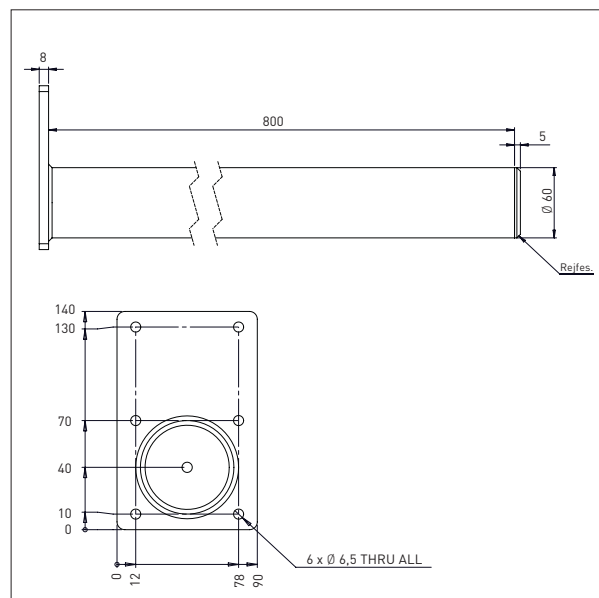

IMPOX 70 / TOOLS

PLATFORM PEHD (PLASTIC)

- All measurements in mm

PLATFORM PEHD WITH ROLLERS – KP3-ix

L x W: 495 x 495 m

IMPOX 70 / TOOLS

PLATFORM STAINLESS

- All measurements in mm

PLATFORM STAINLESS - EP1-ix

L x W: 500 x 400 mm

IMPOX 70 / TOOLS

BOOM

- All measurements in mm

BOOM - D1-ix
L x Ø: 500 x Ø60

BOOM - D2-ix
L x Ø: 800 x Ø60

IMPOX 70 / TOOLS

DOUBLE DOOM

- All measurements in mm

DOUBLE BOOM – DD1-ix
L x Ø x B: 500 x Ø30 x 250

Min. Width of reel: Ø300 mm
Max. Width of reel: Ø400 mm

DOUBLE BOOM – DD2-ix
L x Ø x B: 500 x Ø30 x 350

Min. Width of reel: Ø400 mm
Max. Width of reel: Ø800 mm

IMPOX 70 / TOOLS

FORK

- All measurements in mm

FORK - G1-ix

L x w: 585 x 375

For 600 x 400 boxes

IMPOX 70 / TOOLS

BOOM + V-BLOCK