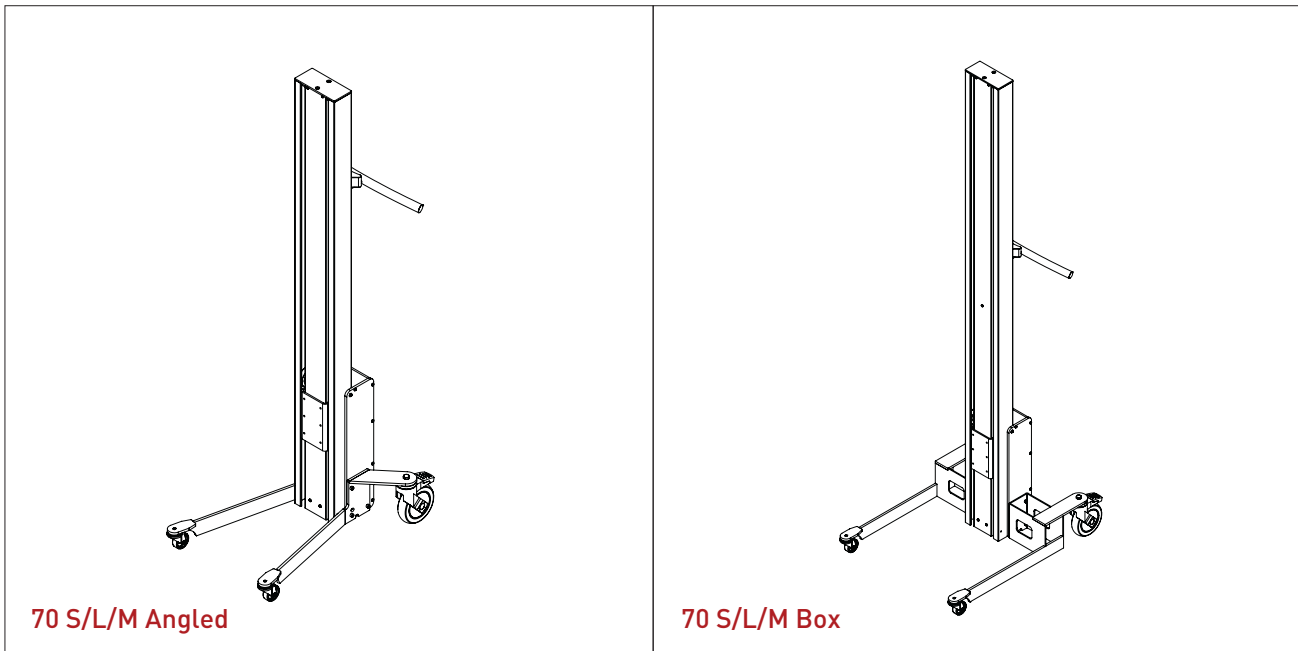

IMPOX 70

3 MAST HEIGHTS AND 2 LEG TYPES