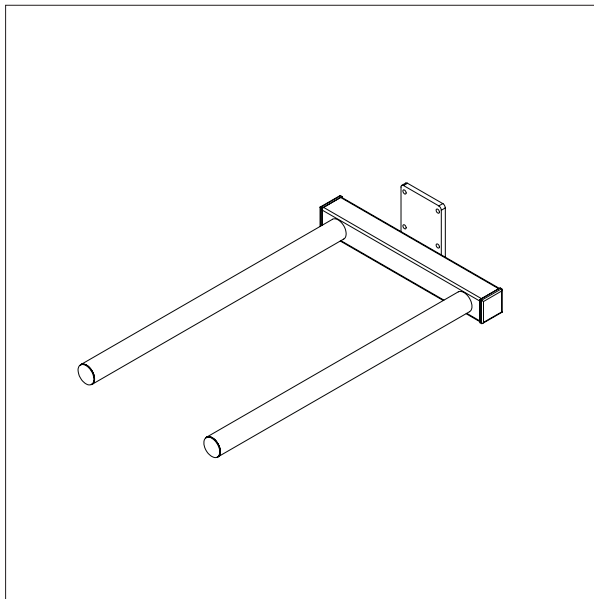

IMPOX 70 / TOOLS

PLATFORM PEHD (PLASTIC)

- All measurements in mm

PLATFORM PEHD WITH ROLLERS – KP3-ix

L x W: 495 x 495 m

IMPOX 70 / TOOLS

PLATFORM STAINLESS

- All measurements in mm

PLATFORM STAINLESS - EP1-ix

L x W: 500 x 400 mm

IMPOX 70 / TOOLS

BOOM

- All measurements in mm

BOOM - D1-ix
L x Ø: 500 x Ø60

BOOM - D2-ix
L x Ø: 800 x Ø60

IMPOX 70 / TOOLS

DOUBLE DOOM

- All measurements in mm

DOUBLE BOOM – DD1-ix
L x Ø x B: 500 x Ø30 x 250

Min. Width of reel: Ø300 mm
Max. Width of reel: Ø400 mm

DOUBLE BOOM – DD2-ix
L x Ø x B: 500 x Ø30 x 350

Min. Width of reel: Ø400 mm
Max. Width of reel: Ø800 mm

IMPOX 70 / TOOLS

FORK

- All measurements in mm

FORK - G1-ix

L x w: 585 x 375

For 600 x 400 boxes

IMPOX 70 / TOOLS

BOOM + V-BLOCK