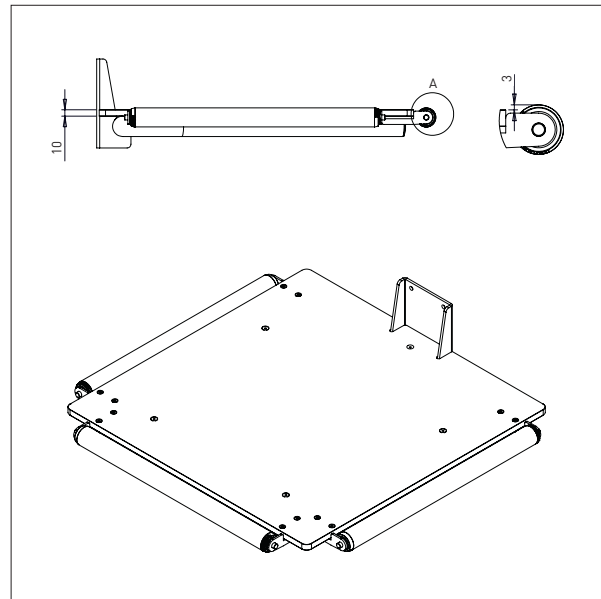

- All measurements in mm

IMPOX 70 / TOOLS

PLATFORM PEHD (PLASTIC)

- All measurements in mm

PLATFORM PEHD – KP1-ix

L x W: 495 x 495 mm

PLATFORM PEHD – KP2-ix

L x W: 600 x 600 mm

IMPOX 70 / TOOLS

PLATFORM PEHD (PLASTIC)

- All measurements in mm

PLATFORM PEHD WITH ROLLERS – KP3-ix

L x W: 495 x 495 m

IMPOX 70 / TOOLS

PLATFORM STAINLESS

- All measurements in mm

PLATFORM STAINLESS - EP1-ix

L x W: 500 x 400 mm

IMPOX 70 / TOOLS

BOOM

- All measurements in mm

BOOM - D1-ix
L x Ø: 500 x Ø60

BOOM - D2-ix
L x Ø: 800 x Ø60

IMPOX 70 / TOOLS

DOUBLE DOOM

- All measurements in mm

DOUBLE BOOM – DD1-ix
L x Ø x B: 500 x Ø30 x 250

Min. Width of reel: Ø300 mm
Max. Width of reel: Ø400 mm

DOUBLE BOOM – DD2-ix
L x Ø x B: 500 x Ø30 x 350

Min. Width of reel: Ø400 mm
Max. Width of reel: Ø800 mm