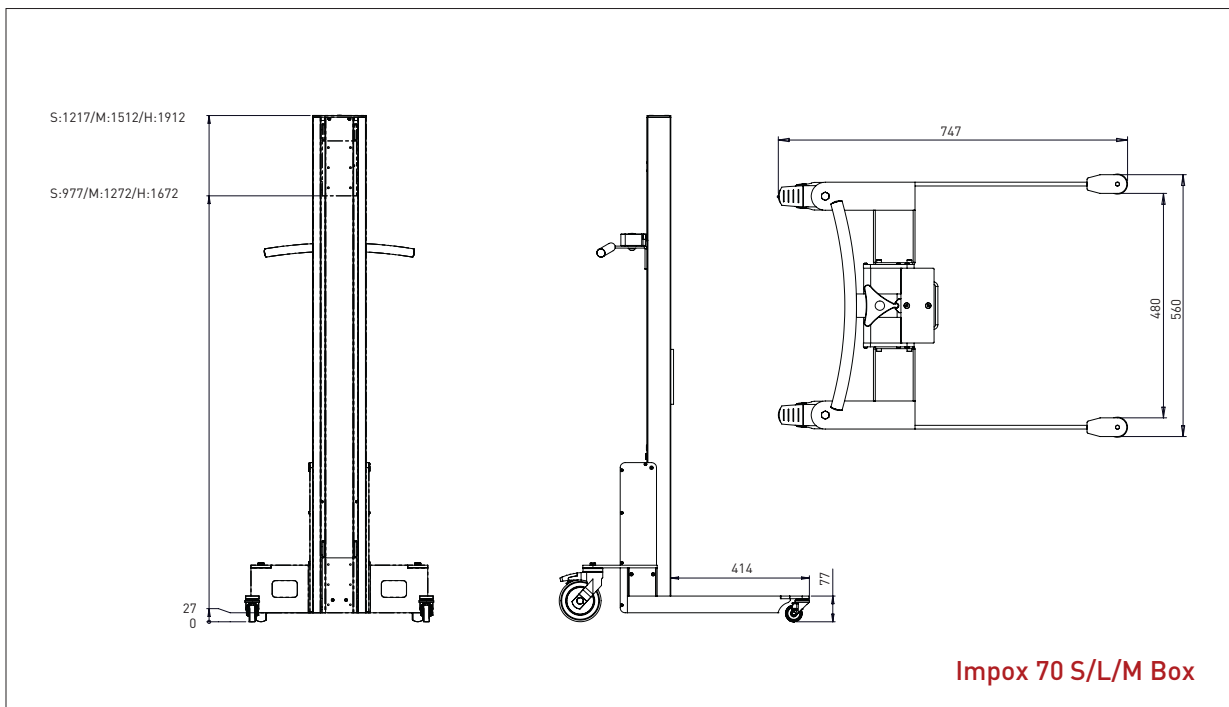

- All measurements in mm

IMPOX 70 / TOOLS

PLATFORM PEHD (PLASTIC)

- All measurements in mm

PLATFORM PEHD – KP1-ix

L x W: 495 x 495 mm

PLATFORM PEHD – KP2-ix

L x W: 600 x 600 mm

PLATFORM STAINLESS - EP1-ix

L x W: 500 x 400 mm

IMPOX 70 / TOOLS

BOOM

- All measurements in mm

BOOM - D1-ix
L x Ø: 500 x Ø60

BOOM - D2-ix
L x Ø: 800 x Ø60

IMPOX 70 / TOOLS

DOUBLE DOOM

- All measurements in mm

DOUBLE BOOM – DD1-ix
L x Ø x B: 500 x Ø30 x 250

Min. Width of reel: Ø300 mm
Max. Width of reel: Ø400 mm

DOUBLE BOOM – DD2-ix
L x Ø x B: 500 x Ø30 x 350

Min. Width of reel: Ø400 mm
Max. Width of reel: Ø800 mm

IMPOX 70 / TOOLS

FORK

- All measurements in mm

FORK - G1-ix

L x w: 585 x 375

For 600 x 400 boxes

IMPOX 70 / TOOLS

BOOM + V-BLOCK