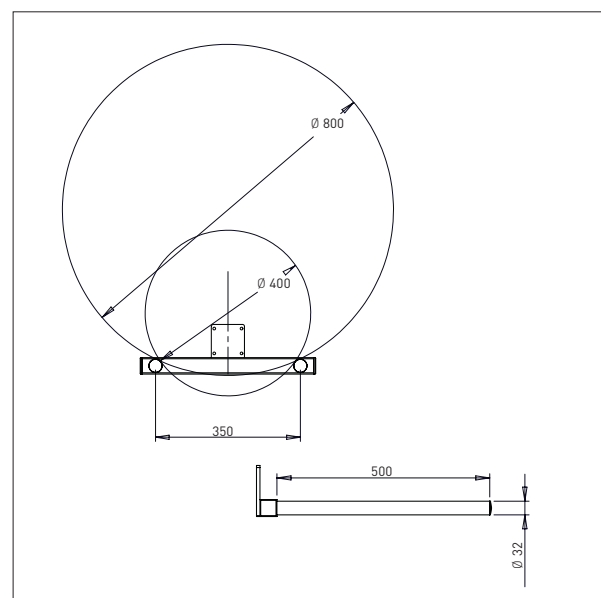

IMPOX 70 / TOOLS

PLATFORM PEHD (PLASTIC)

- All measurements in mm

PLATFORM PEHD WITH ROLLERS – KP3-ix

L x W: 495 x 495 m

IMPOX 70 / TOOLS

PLATFORM STAINLESS

- All measurements in mm

PLATFORM STAINLESS - EP1-ix

L x W: 500 x 400 mm

IMPOX 70 / TOOLS

BOOM

- All measurements in mm

BOOM - D1-ix
L x Ø: 500 x Ø60

BOOM - D2-ix
L x Ø: 800 x Ø60

IMPOX 70 / TOOLS

DOUBLE DOOM

- All measurements in mm

DOUBLE BOOM – DD1-ix
L x Ø x B: 500 x Ø30 x 250

Min. Width of reel: Ø300 mm
Max. Width of reel: Ø400 mm

DOUBLE BOOM – DD2-ix
L x Ø x B: 500 x Ø30 x 350

Min. Width of reel: Ø400 mm
Max. Width of reel: Ø800 mm

IMPOX 70 / TOOLS

FORK

- All measurements in mm

FORK - G1-ix

L x w: 585 x 375

For 600 x 400 boxes

IMPOX 70 / TOOLS

BOOM + V-BLOCK