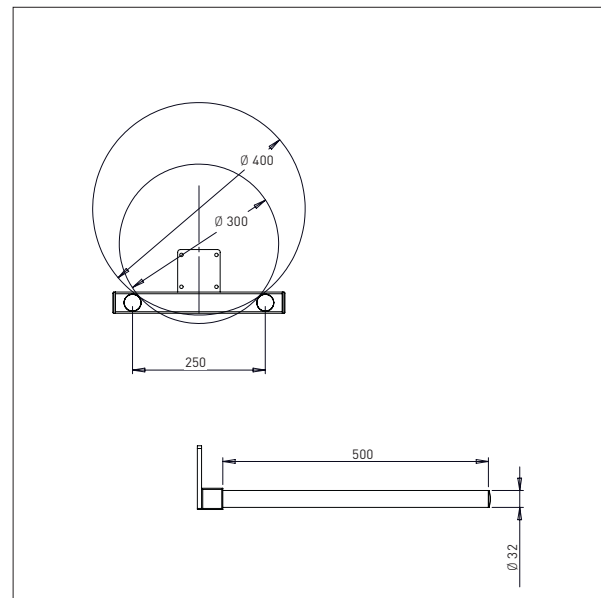

IMPOX 70 / TOOLS

PLATFORM PEHD (PLASTIC)

- All measurements in mm

PLATFORM PEHD WITH ROLLERS – KP3-ix

L x W: 495 x 495 m

IMPOX 70 / TOOLS

PLATFORM STAINLESS

- All measurements in mm

PLATFORM STAINLESS - EP1-ix

L x W: 500 x 400 mm

IMPOX 70 / TOOLS

BOOM

- All measurements in mm

BOOM - D1-ix
L x Ø: 500 x Ø60

BOOM - D2-ix
L x Ø: 800 x Ø60

IMPOX 70 / TOOLS

DOUBLE DOOM

- All measurements in mm

DOUBLE BOOM – DD1-ix
L x Ø x B: 500 x Ø30 x 250

Min. Width of reel: Ø300 mm
Max. Width of reel: Ø400 mm

DOUBLE BOOM – DD2-ix
L x Ø x B: 500 x Ø30 x 350

Min. Width of reel: Ø400 mm
Max. Width of reel: Ø800 mm

IMPOX 70 / TOOLS

FORK

- All measurements in mm

FORK - G1-ix

L x w: 585 x 375

For 600 x 400 boxes

IMPOX 70 / TOOLS

BOOM + V-BLOCK