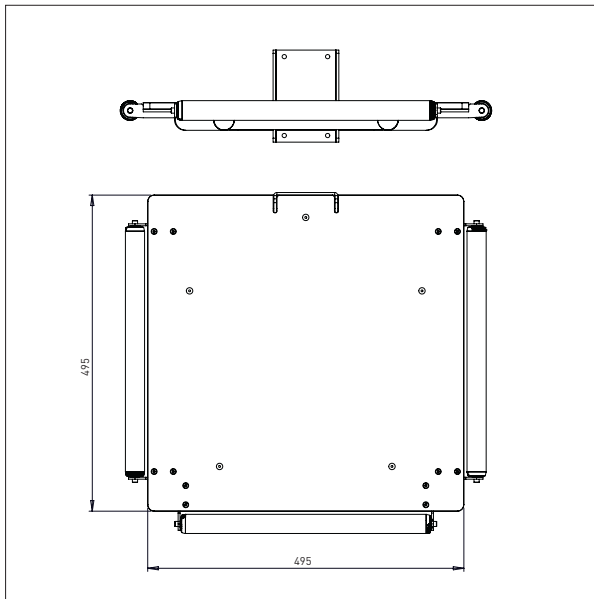

- All measurements in mm

IMPOX 70 / TOOLS

PLATFORM PEHD (PLASTIC)

- All measurements in mm

PLATFORM PEHD – KP1-ix

L x W: 495 x 495 mm

PLATFORM PEHD – KP2-ix

L x W: 600 x 600 mm

IMPOX 70 / TOOLS

PLATFORM PEHD (PLASTIC)

- All measurements in mm

PLATFORM PEHD WITH ROLLERS – KP3-ix

L x W: 495 x 495 m

IMPOX 70 / TOOLS

PLATFORM STAINLESS

- All measurements in mm

DOUBLE DOOM

- All measurements in mm

DOUBLE BOOM – DD1-ix
L x Ø x B: 500 x Ø30 x 250

Min. Width of reel: Ø300 mm
Max. Width of reel: Ø400 mm

DOUBLE BOOM – DD2-ix
L x Ø x B: 500 x Ø30 x 350

Min. Width of reel: Ø400 mm
Max. Width of reel: Ø800 mm

IMPOX 70 / TOOLS

FORK

- All measurements in mm

FORK - G1-ix

L x w: 585 x 375

For 600 x 400 boxes

IMPOX 70 / TOOLS

BOOM + V-BLOCK