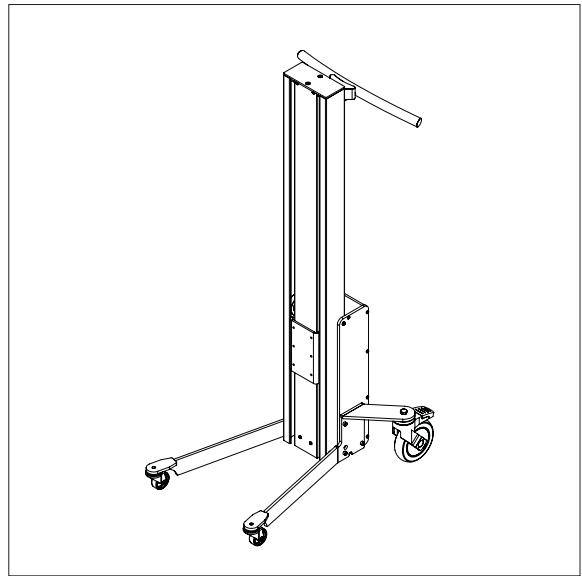

ASP bvba
Baanakkerweg 3
B-3060 Bertem

+32 (0)16 36 12 24
info@asp-online.be
www.asp-online.be