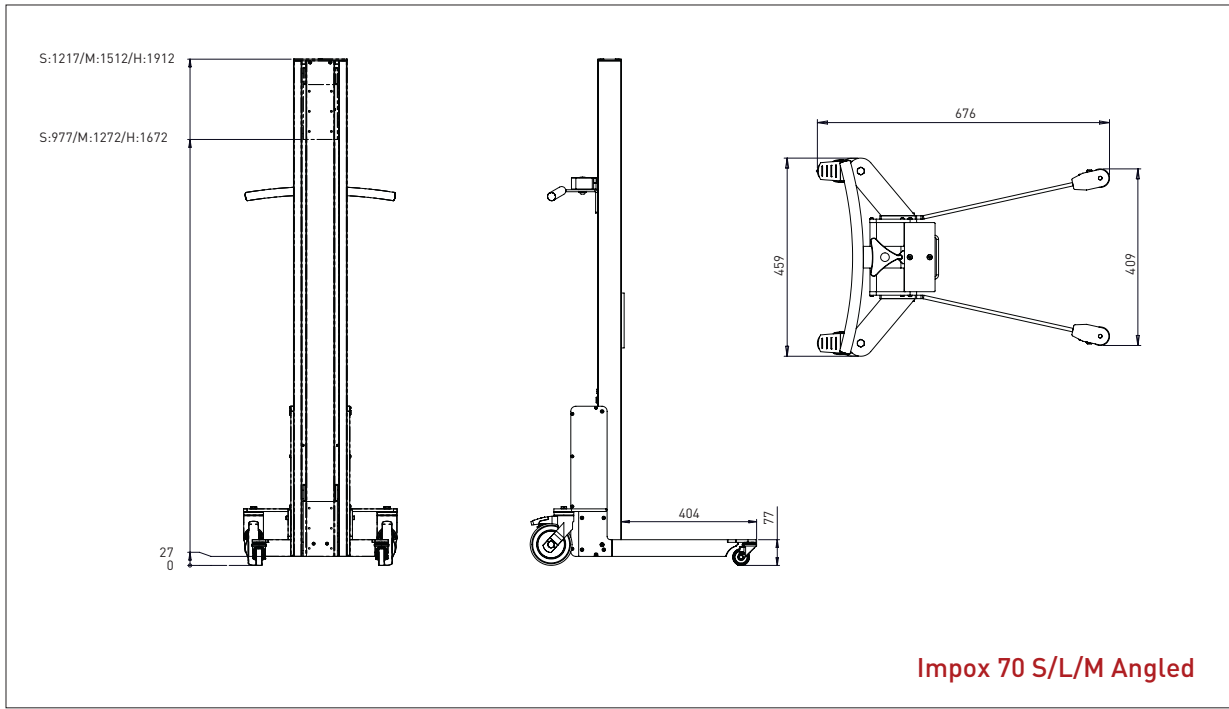

- All measurements in mm

IMPOX 70 / TOOLS

PLATFORM PEHD (PLASTIC)

- All measurements in mm

PLATFORM PEHD – KP1-ix

L x W: 495 x 495 mm

PLATFORM PEHD – KP2-ix

L x W: 600 x 600 mm

PLATFORM STAINLESS - EP1-ix

L x W: 500 x 400 mm

IMPOX 70 / TOOLS

BOOM

- All measurements in mm

BOOM - D1-ix
L x Ø: 500 x Ø60

BOOM - D2-ix
L x Ø: 800 x Ø60

IMPOX 70 / TOOLS

DOUBLE DOOM

- All measurements in mm

DOUBLE BOOM – DD1-ix
L x Ø x B: 500 x Ø30 x 250

Min. Width of reel: Ø300 mm
Max. Width of reel: Ø400 mm

DOUBLE BOOM – DD2-ix
L x Ø x B: 500 x Ø30 x 350

Min. Width of reel: Ø400 mm
Max. Width of reel: Ø800 mm

IMPOX 70 / TOOLS

FORK

- All measurements in mm

FORK - G1-ix

L x w: 585 x 375

For 600 x 400 boxes

IMPOX 70 / TOOLS

BOOM + V-BLOCK