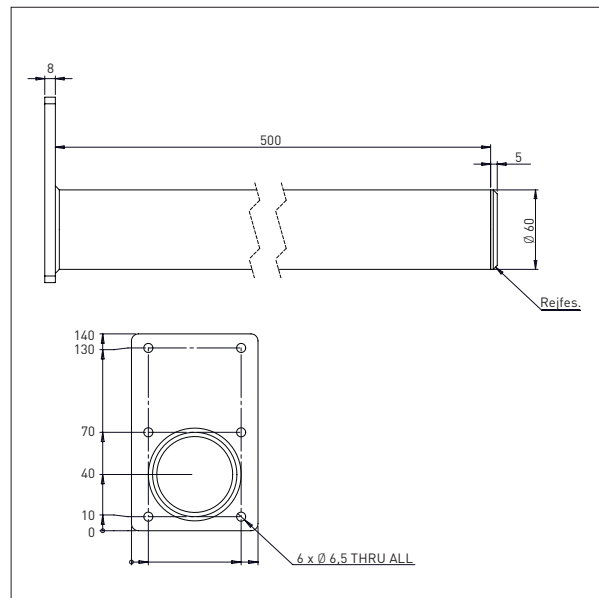

IMPOX 70 / TOOLS

PLATFORM PEHD (PLASTIC)

- All measurements in mm

PLATFORM PEHD WITH ROLLERS – KP3-ix

L x W: 495 x 495 m

IMPOX 70 / TOOLS

PLATFORM STAINLESS

- All measurements in mm

PLATFORM STAINLESS - EP1-ix

L x W: 500 x 400 mm

IMPOX 70 / TOOLS

BOOM

- All measurements in mm

BOOM - D1-ix
L x Ø: 500 x Ø60

BOOM - D2-ix
L x Ø: 800 x Ø60

IMPOX 70 / TOOLS

DOUBLE DOOM

- All measurements in mm

DOUBLE BOOM – DD1-ix
L x Ø x B: 500 x Ø30 x 250

Min. Width of reel: Ø300 mm
Max. Width of reel: Ø400 mm

DOUBLE BOOM – DD2-ix
L x Ø x B: 500 x Ø30 x 350

Min. Width of reel: Ø400 mm
Max. Width of reel: Ø800 mm

IMPOX 70 / TOOLS

FORK

- All measurements in mm

FORK - G1-ix

L x w: 585 x 375

For 600 x 400 boxes

IMPOX 70 / TOOLS

BOOM + V-BLOCK